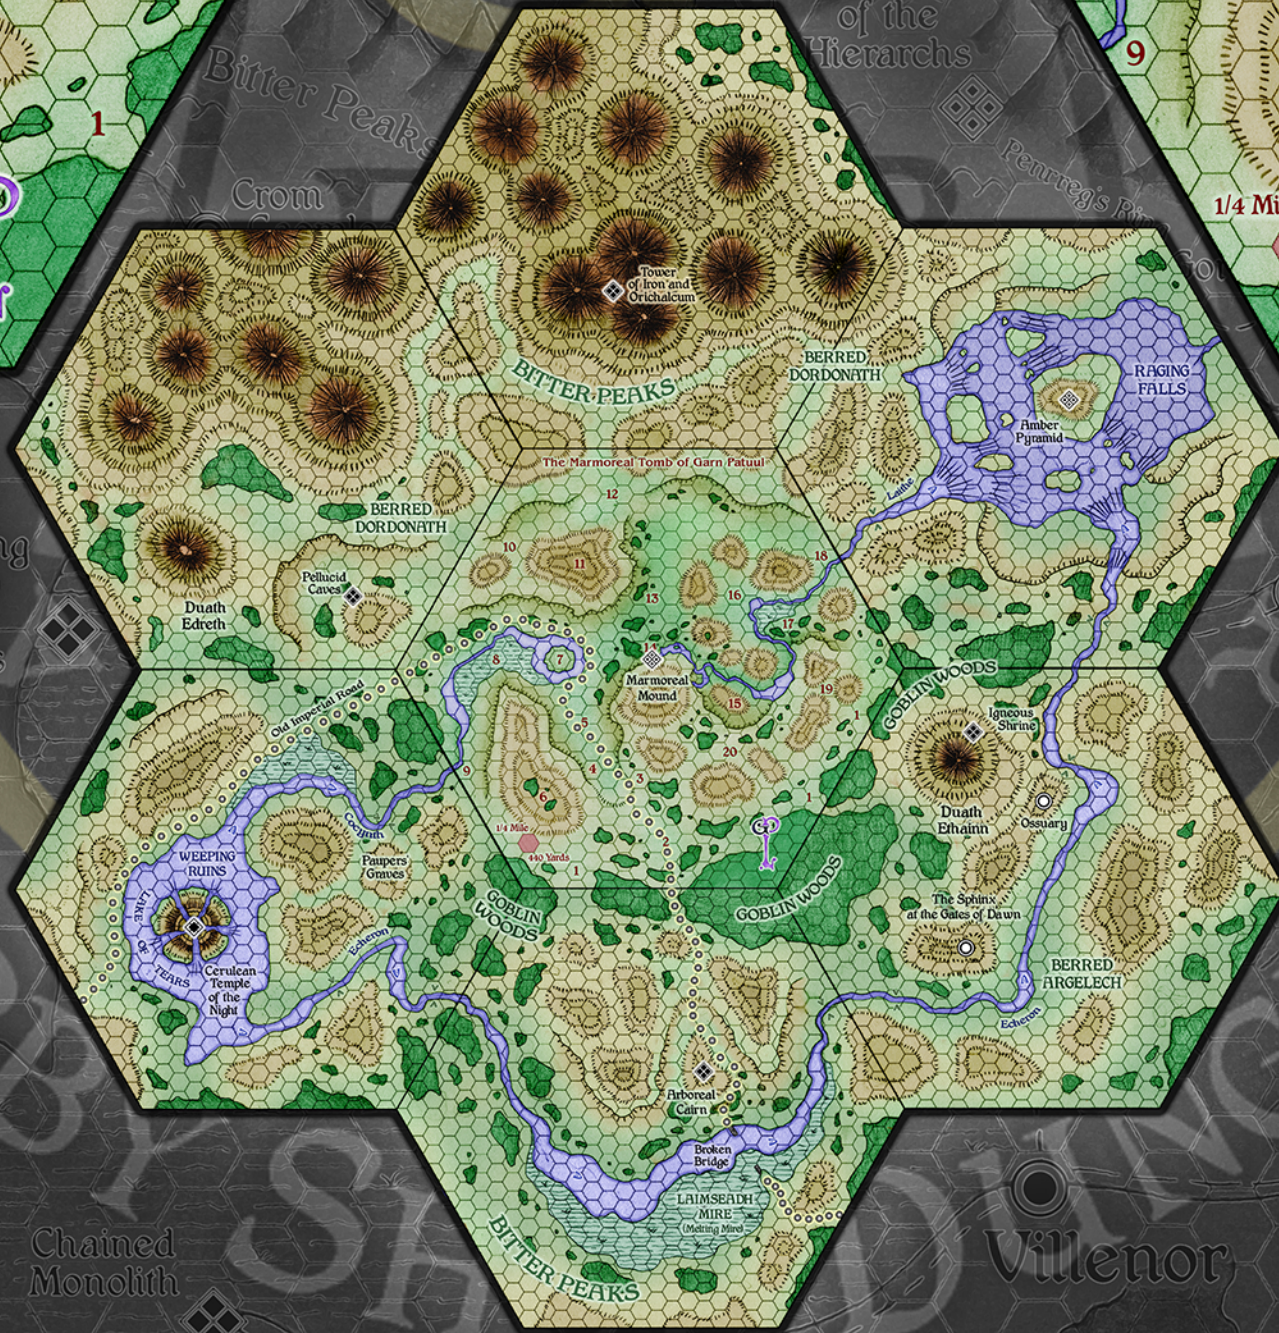

THE HOBBY SHOP DUNGEON MARMOREAL TOMB CAMPAIGN STARTER

ERYDIAN VALE

TOMB HEX

HEX TUNNELS