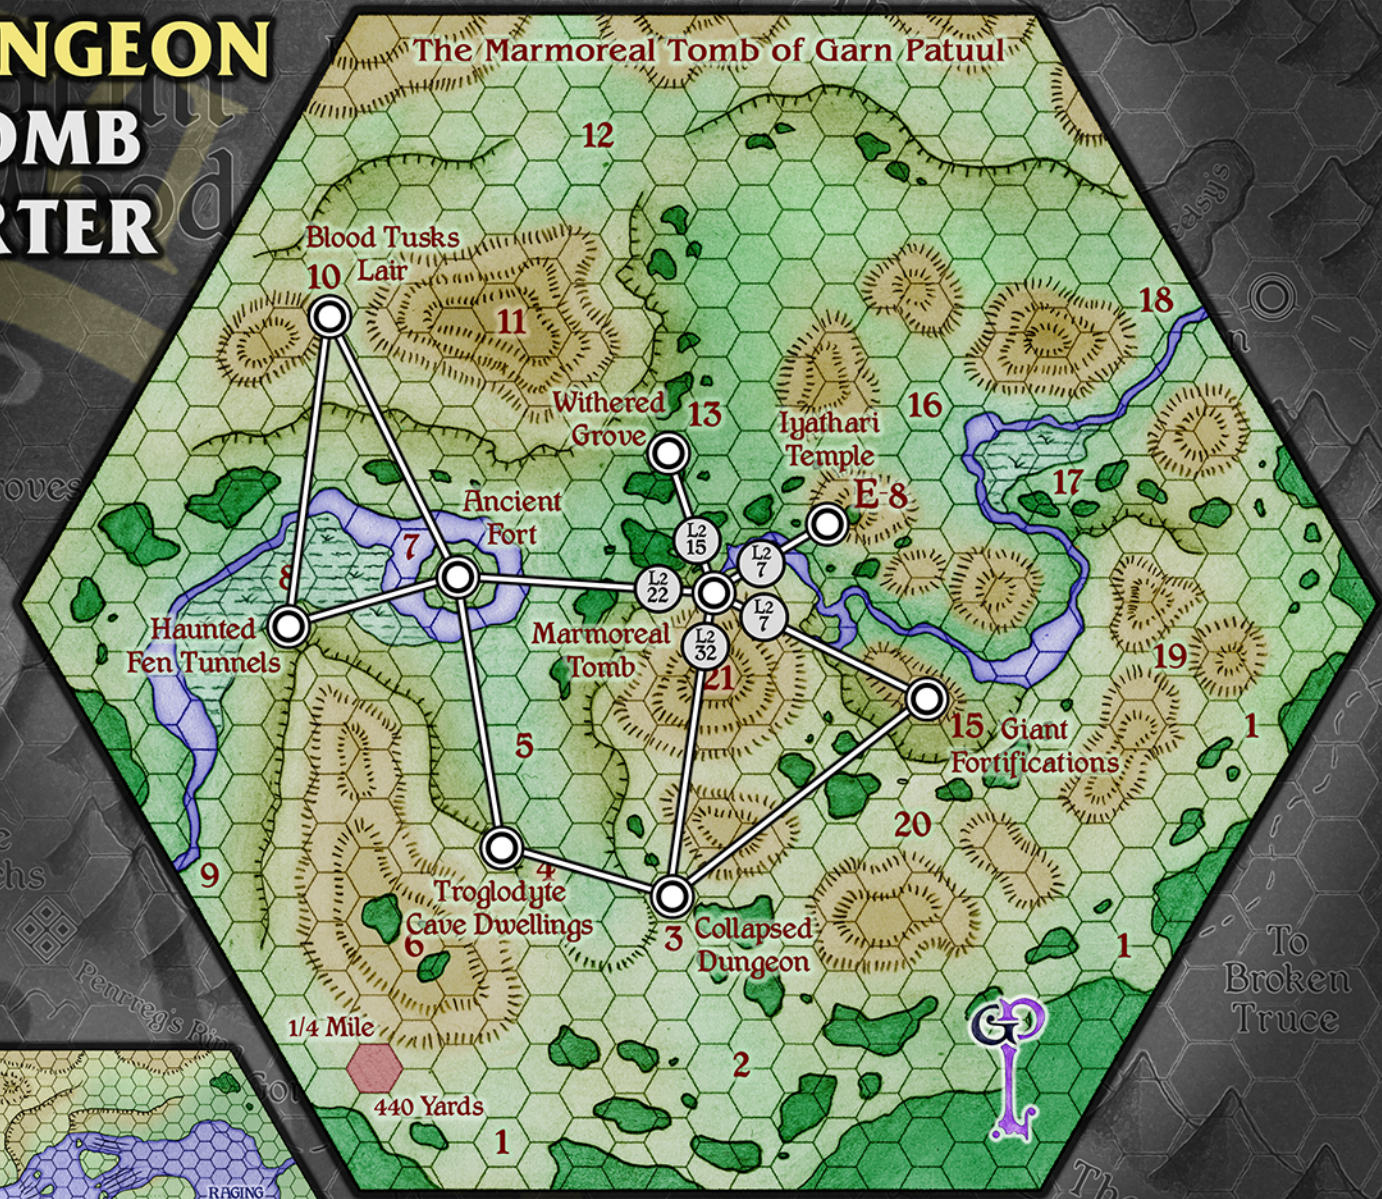

THE HOBBY SHOP DUNGEON MARMOREAL TOMB CAMPAIGN STARTER

ERYDIAN VALE

TOMB HEX

HEX TUNNELS