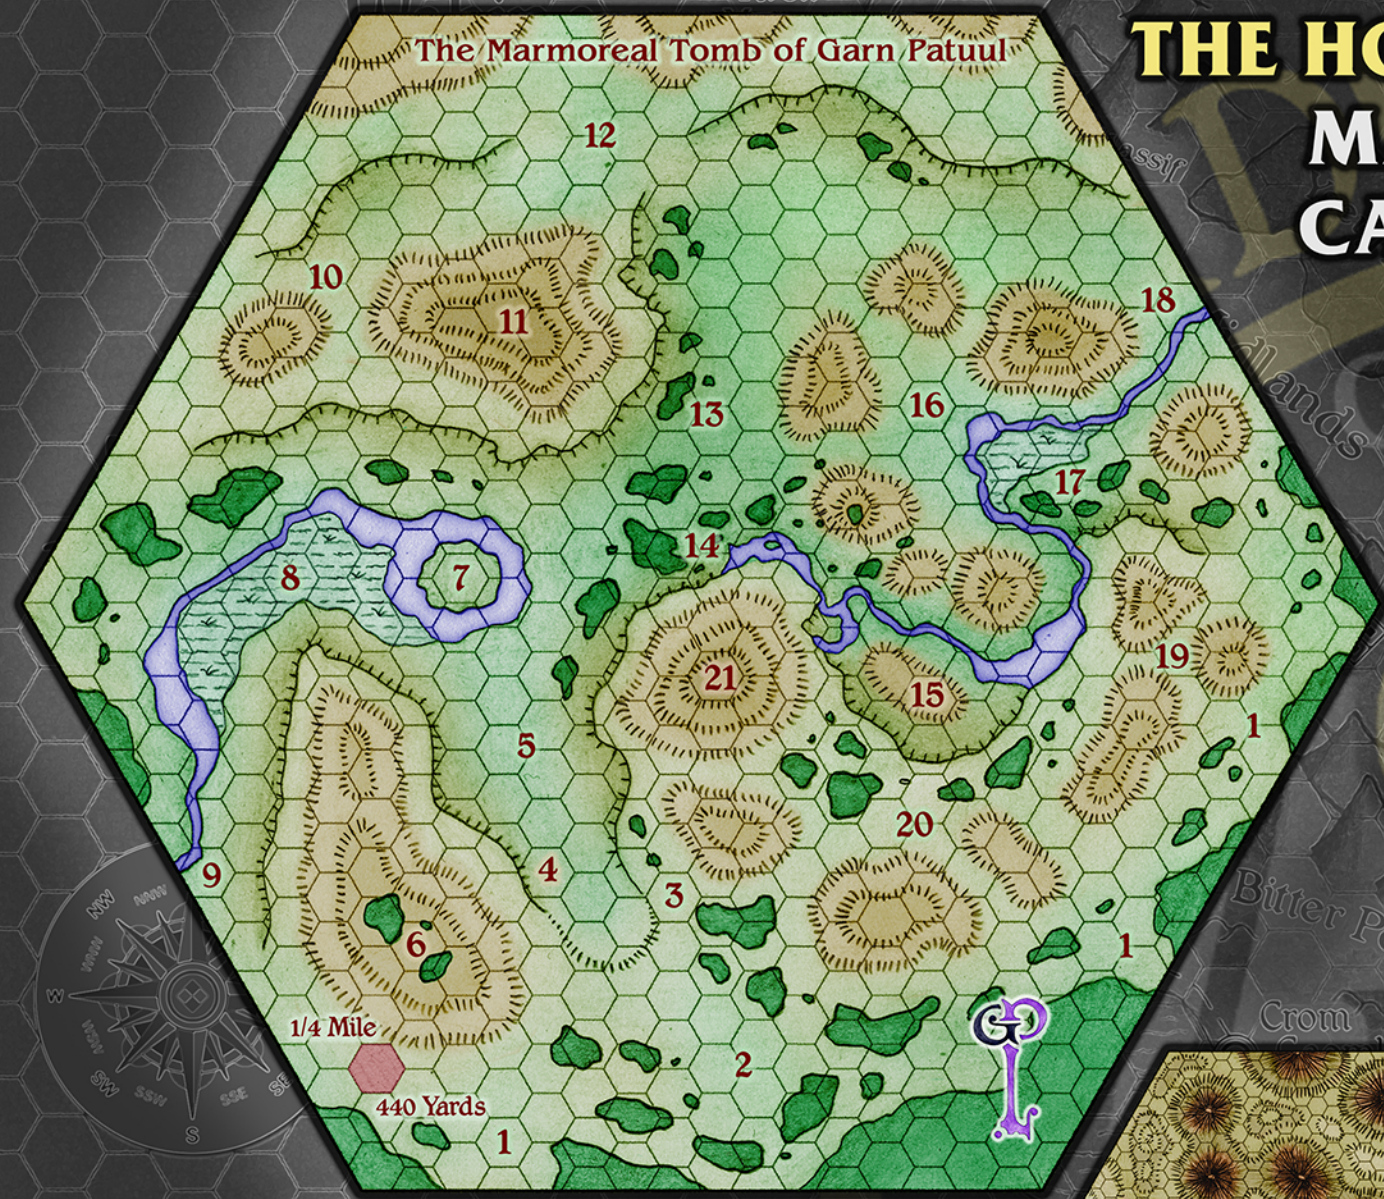

THE HOBBY SHOP DUNGEON MARMOREAL TOMB CAMPAIGN STARTER

ERYDIAN VALE

TOMB HEX

HEX TUNNELS